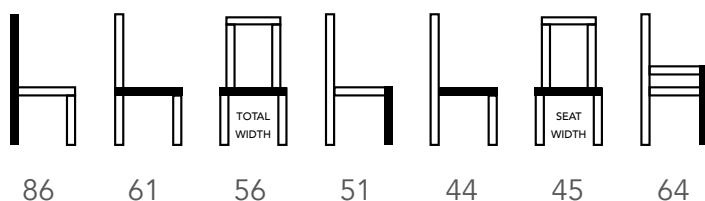

Extra images

MATEN / MEASUREMENTS

86

61

56

51

44

45

Package	KARTON
Nr. of pcs	1
Size of package	93x76x62 cm
Weight package	14,5 KG